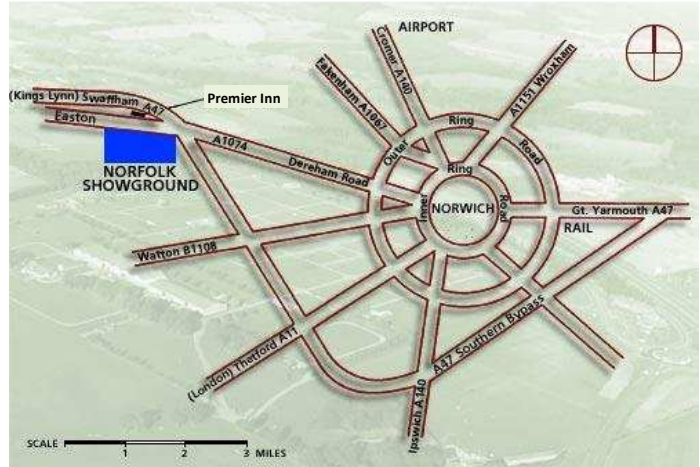

Larking Gowen City of Norwich Half Marathon

Sunday 27 November 2011 - Norfolk Showground - start 11am

The Norfolk Showground is located on the western outskirts of Norwich; please follow the directions below and look for the brown "Showground" signs on all major roads around Norwich. The full postal address is Norfolk Showground, Dereham Road, Costessey, Norwich, NR5 0TT.

From the North - take the A1 southbound to Newark. Take the A17 eastbound to King's Lynn via Sleaford, and then follow the A47 eastbound to Norwich

From the Midlands - follow the M6 eastbound to its junction with the M1. Take the A14 eastbound to Newmarket, and then the A11 northbound to Norwich

From London & the South West - follow the M25 to junction 27. Take the M11 northbound and then the A11 to Norwich

From the South East - follow the M25 to junction 28 and then take the A12 northbound to Ipswich. Follow the A14 westbound and then take the A140 northbound to Norwich