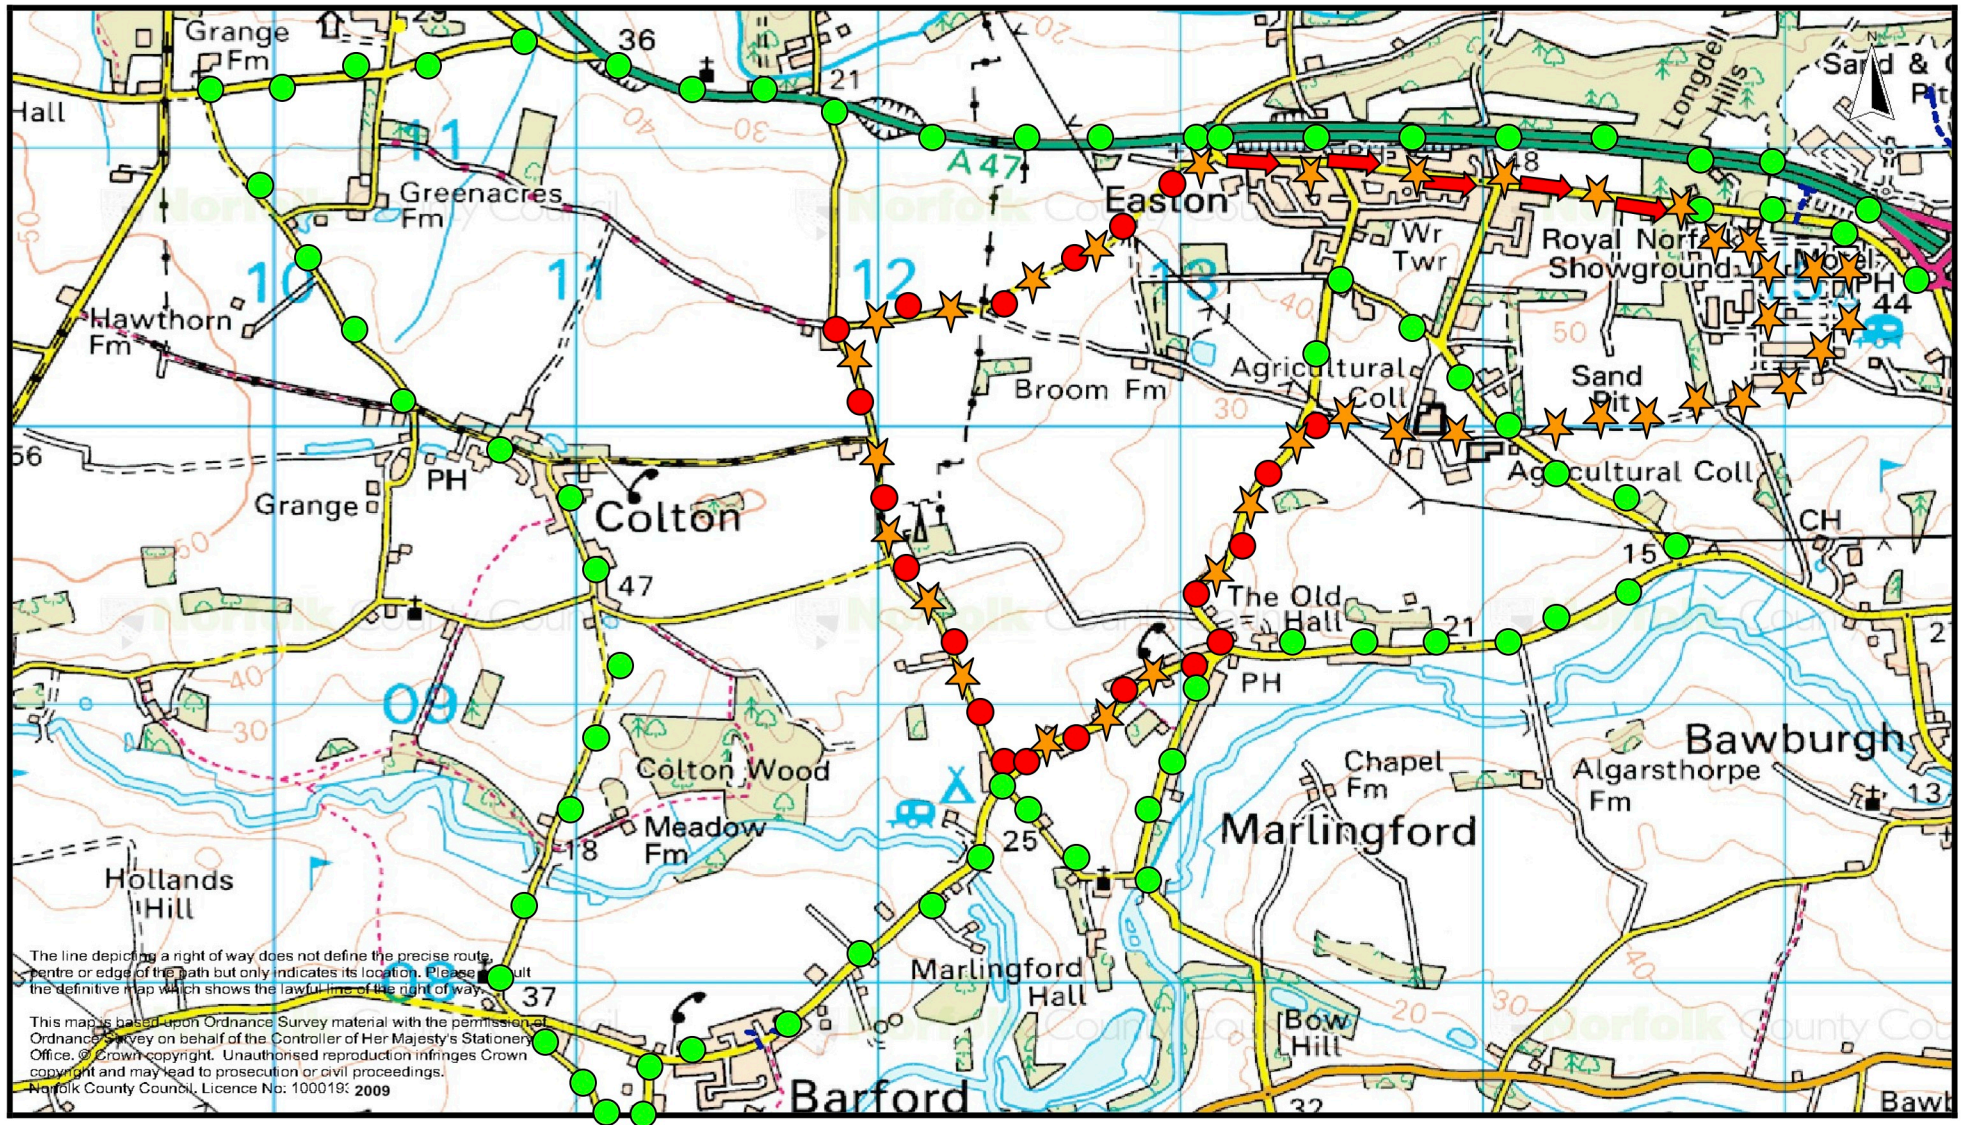

City of Norwich Half Marathon – Road Closure/Diversions

- Road Closed: ● ●
- One-way restriction: →
- Diversion: ● ●
- Race Route: ☆